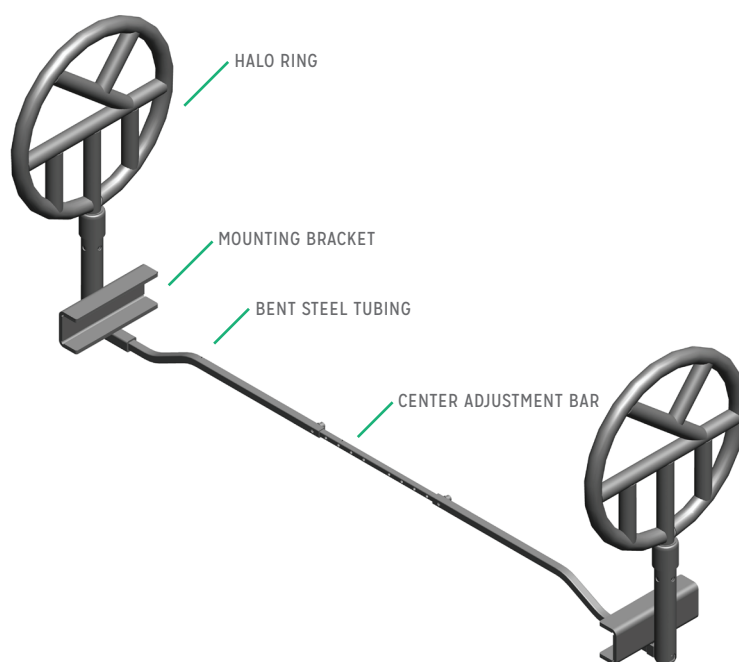

IMPROVEMENTS & UPDATES

The new Halo assembly fits on more beds including all of the Joerns Easy Care Line and Invacare CS Line.

New assembly replaces 77113 and 77203 that were unable to articulate with the bed frame.

Both the 77301 and 77302 come with 2 ring mount brackets and able to mount on either side of the bed for single assemblies.

New assembly hardware includes center bar with mounting holes, screws, and 2 Allen wrenches.

Initial adjustments are based on the bed width and can be done prior to installing on frame using 1 Allen wrench.

Final adjustments are done at each side of the bed frame using 1 Allen wrench.

Also includes cone tip screws that vertically lock into the bed frame to help stabilize and secure the Halo assembly.

The new assembly has improved strength and durability.

UNIVERSAL HALO FIT LIST

HOSPITAL BED	PART NUMBER
Panacea 1000	77301/77302
Panacea 1500	77401/77402
Panacea 6300 Bariatric	77301/77302
Joerns Care 100 35" W	77301/77302
Joerns UCXT 35" W	77301/77302
Joerns EasyCare Line 35" W	77301/77302
Joerns EasyCare Line 39" W	77301/77302
Joerns EasyCare Line 42" W	77301/77302
Invacare CS Line 36" W	77301/77302
Invacare CS Line 39" W	77301/77302
Invacare CS Line 42" W	77301/77302
Invacare CS9 FX600	Unable to Attach to Halo Products
Noa Elite Riser 35" W	Unable to Attach to Halo Products