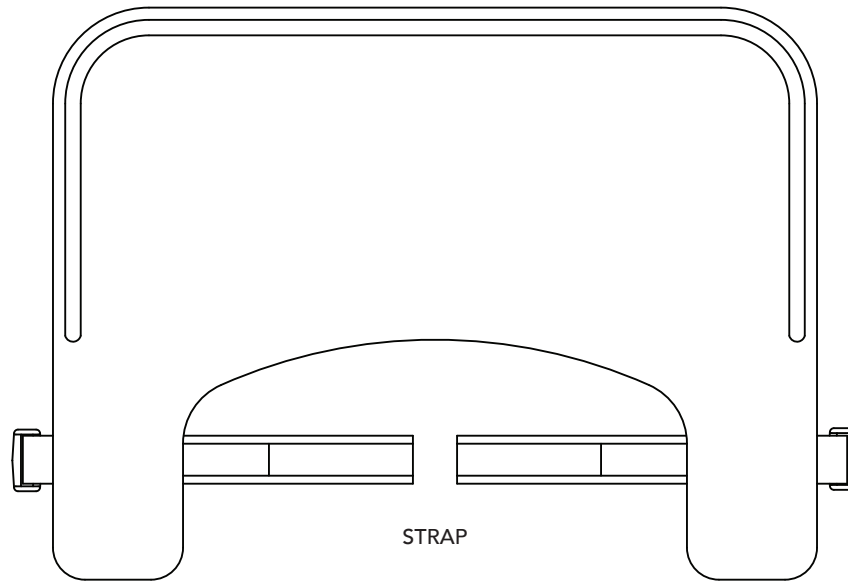

PREMIUM WOODEN LAP TRAY

NOTE: THIS PRODUCT IS NOT MANUFACTURED OR INTENDED FOR USE AS A RESTRAINING DEVICE.

Parts Included:

Webbing Attachment
Strap

TOP VIEW (Diagram 1)

SIDE VIEW (Diagram 2)

-
- 1 Center Laptray on arm rests.
Wrap straps around each arm and feed free end through ring.
Pull tight and secure with hook and loop.