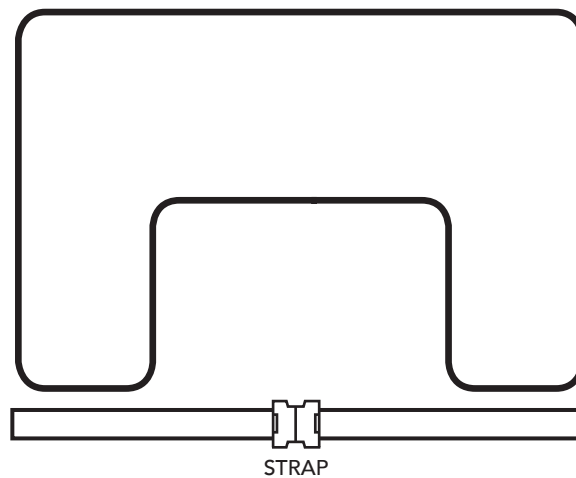

ECONASOFT LAP TRAY

NOTE: THIS PRODUCT IS NOT MANUFACTURED OR INTENDED FOR USE AS A RESTRAINING DEVICE.

Parts Included:

Webbing Attachment
Strap

TOP VIEW (Diagram 1)

SIDE VIEW (Diagram 2)

-
- 1 Secure Lap Tray to wheelchair using strap and side release buckles